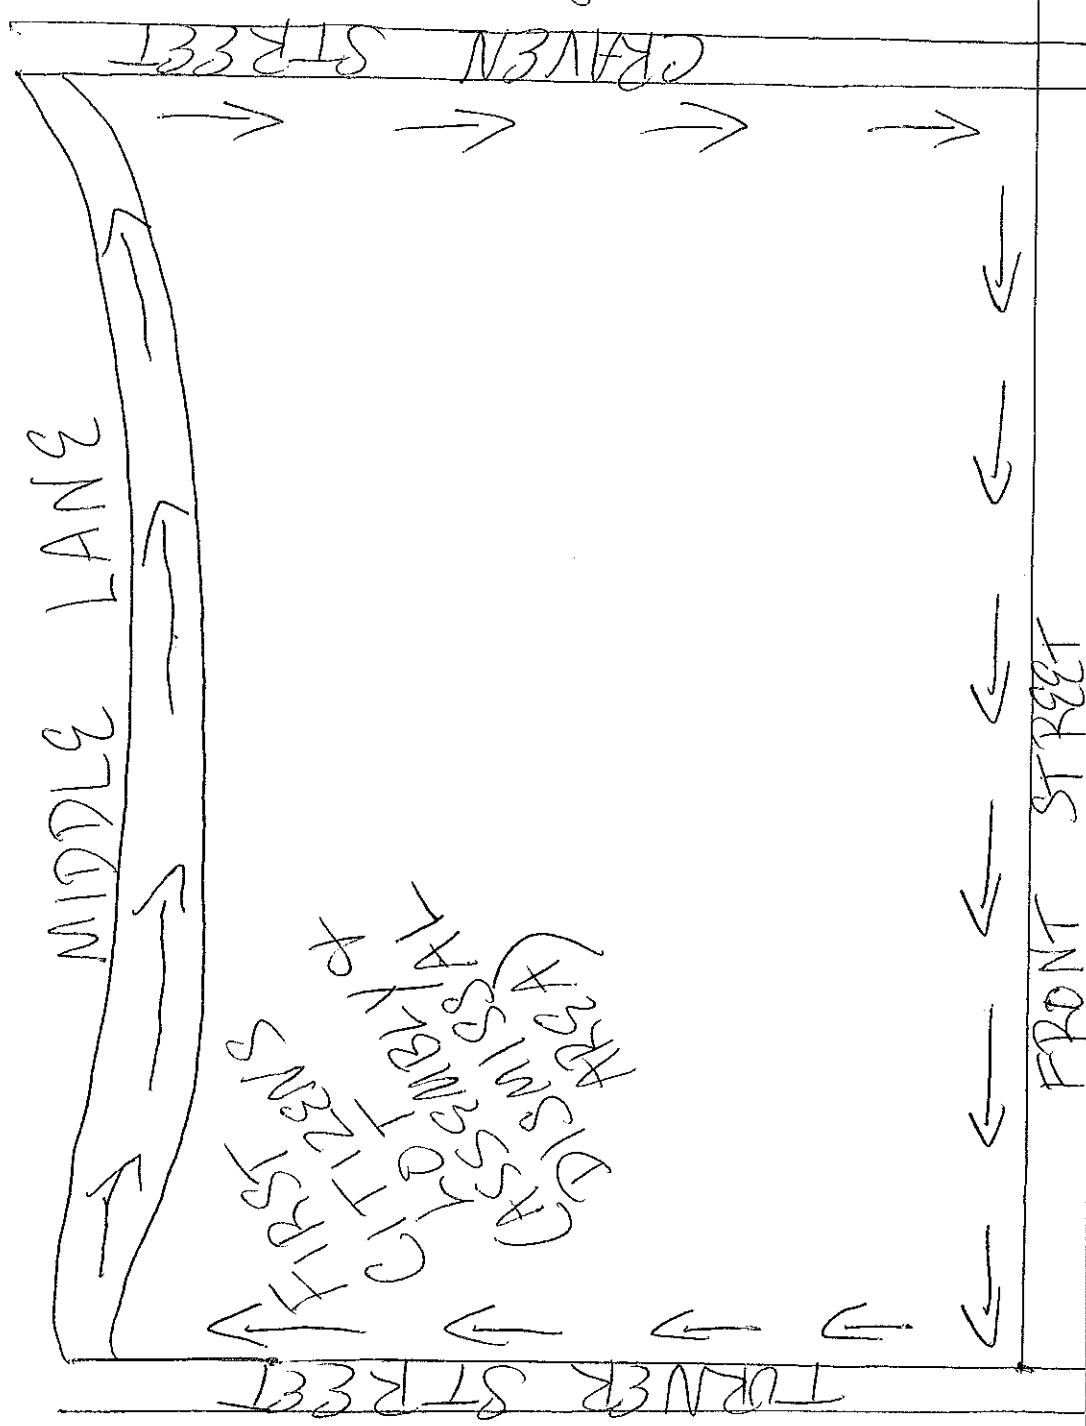

# MARDI GRAS ON MIDDLE LANE

## FOOT PARADE ROUTE

FOOT PARADE @ 3:00 PM and is no longer than 20-30 minutes maximum. Police usually halt traffic very briefly.

# Mardi Gras on Middle Lane - Food Vendors

- Accidental Bakery
- Clawson's
- Cru
- Beaufort Grocery Company
- Turner Street Market